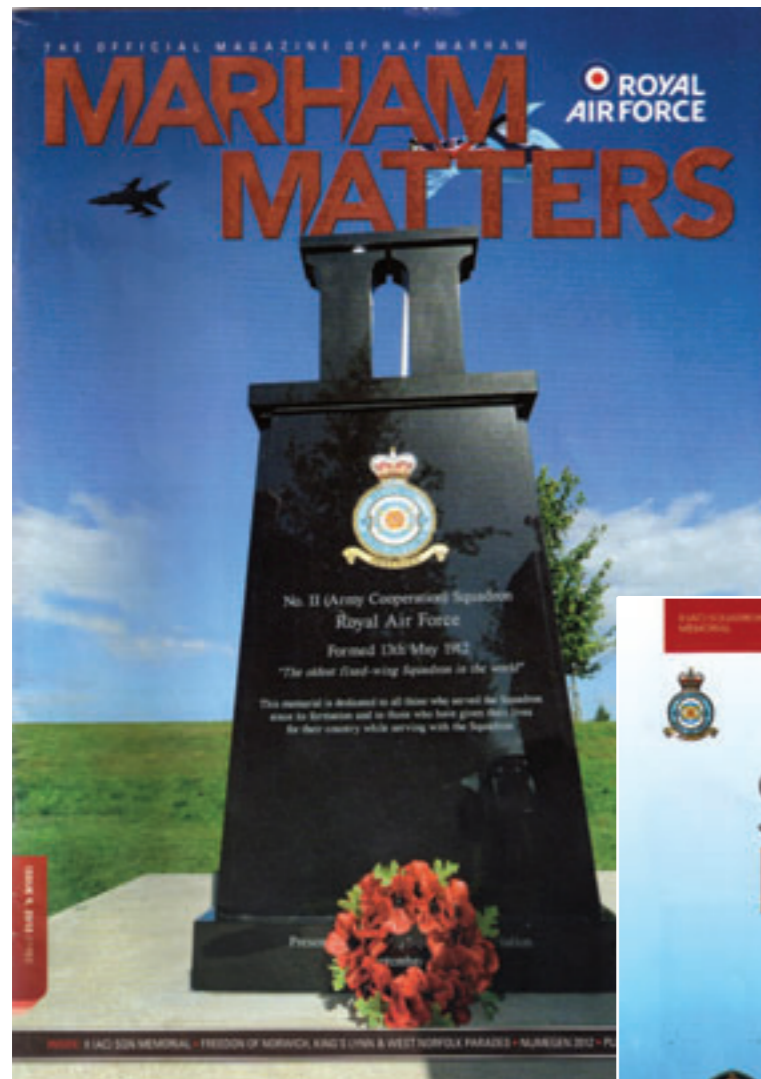

We supplied these War Memorials

In Black Granite