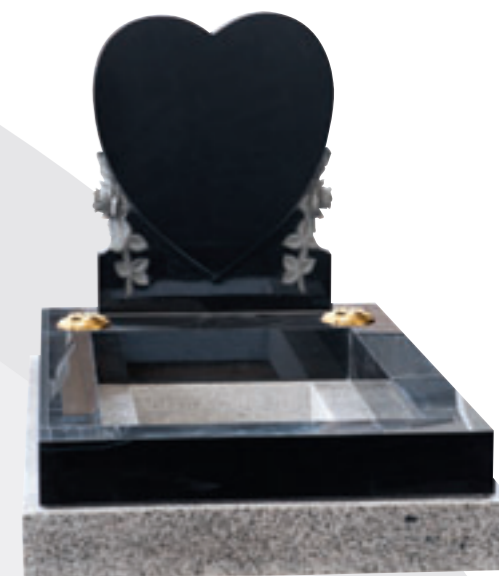

# Kerbs

**007-1**  
Overall H: 3'0"  
Overall L: 6'7"  
In Bahama Blue with Silver Grey Plinth

**007-2**  
Overall H: 2'11"  
Overall L: 7'8"  
In Sea Grey

**007 - 3**  
Overall H: 37"  
Overall L: 7'10"  
In Carrare Marble