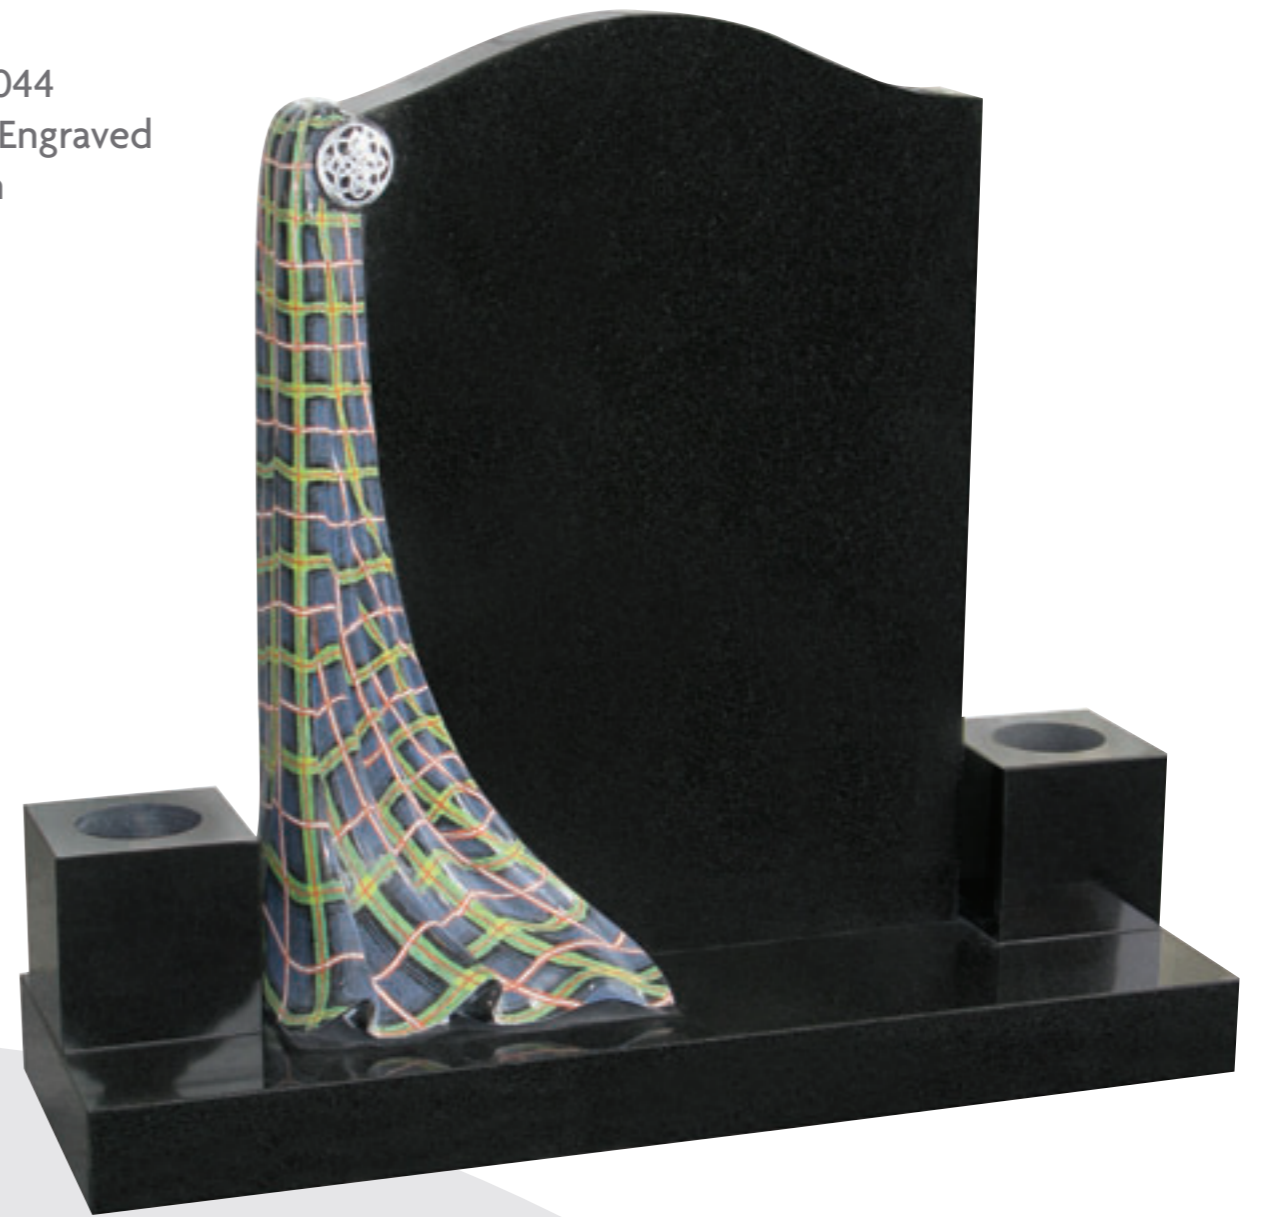

Overall H: 34"  
In Honed Yellow Granite

**RB-S-037A Shell**  
 Overall H: 4'2"  
 In Oriental Red with  
 Ruby Inlay

**RB-S-037A Shell -  
 back of head**

**RB-S-044**  
**Hand Engraved**  
**Tartan**  
 In Black