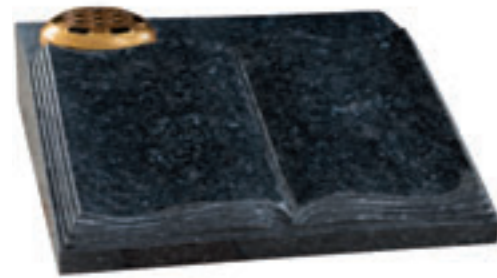

Books

033-1 Desk Book
Overall: 18" H x 18" W
In Blue Pearl