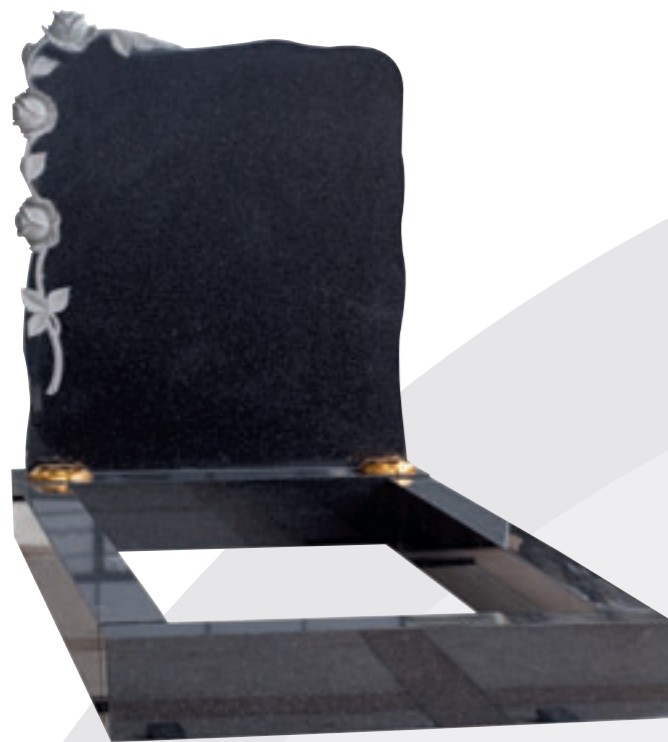

007-19
Overall H: 3'10"
Overall L: 6'7"
In BDQ Dark Grey